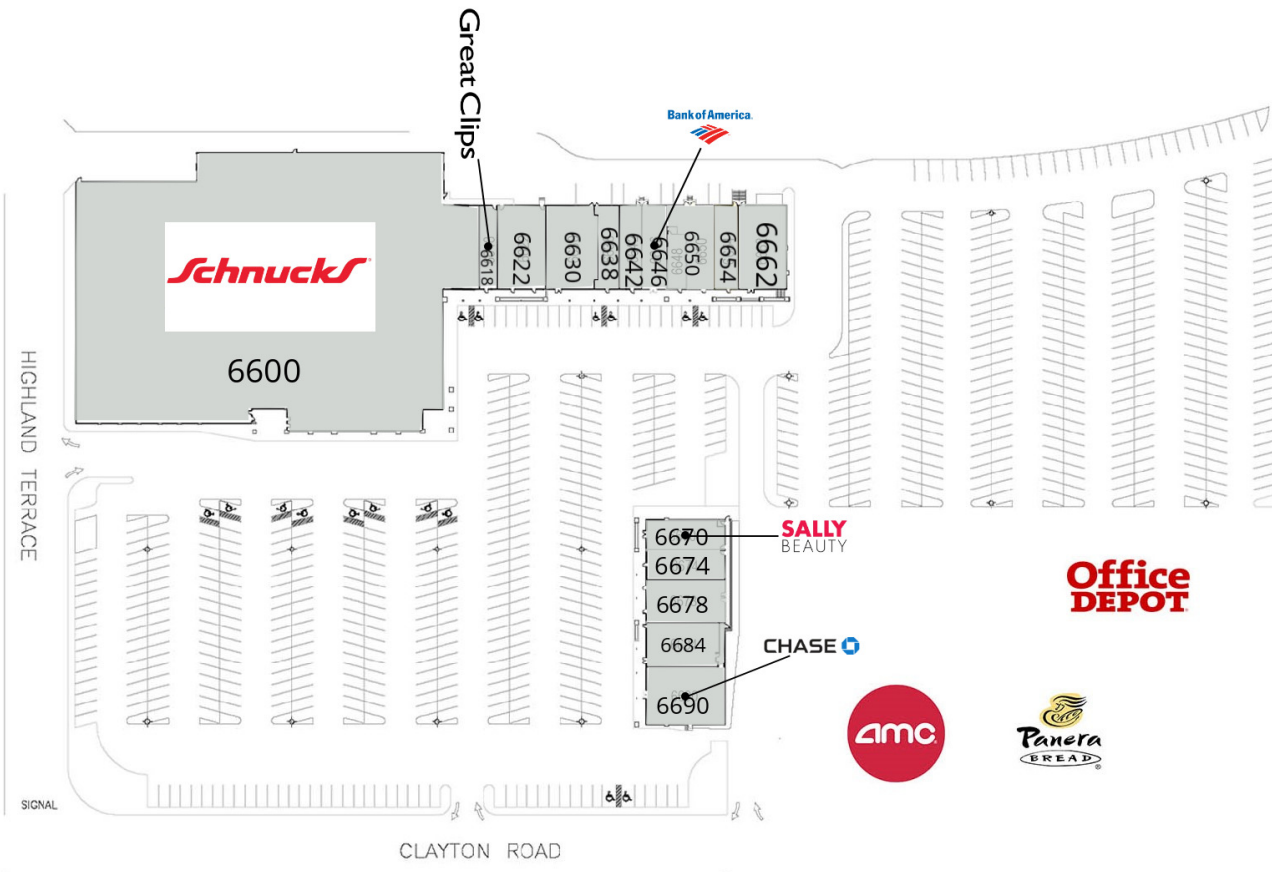

Richmond Center

6600 CLAYTON ROAD | RICHMOND HEIGHTS, MO 63117

Lot	Tenant	Size
6600	Schnucks	68,706 SF
6618	Great Clips	1,057 SF
6622	Sprint	2,800 SF
6630	Bikram Yoga	3,000 SF
6638	The Only Facial	1,175 SF
6642	The UPS Store	1,374 SF
6646	Bank of America	1,400 SF
6650	Clayton Nail Spa	2,800 SF
6654	Sarpino's Pizza	1,381 SF
6662	Duffy's	2,800 SF
6670	Sally Beauty	1,605 SF
6674	Hair Saloon for Men	1,650 SF
6678	Banfield Pet Hospital	2,310 SF
6684	Einstein Bros. Bagels	2,409 SF
6690	Chase Bank	3,280 SF